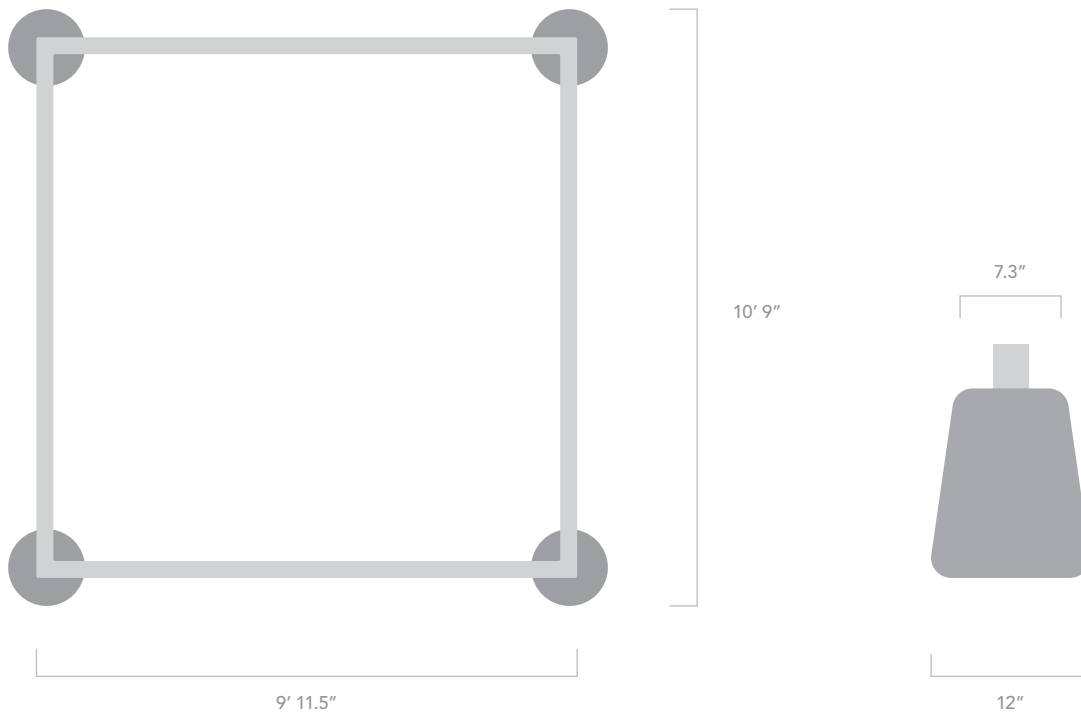

RETRACTABLE ROOF

The Santa Barbara Pavilion™

The Santa Barbara Pavilion™

Bases

SHOWN: 100-LB EACH FREE-STANDING BASE
(IN-GROUND SYSTEM AND DECK MOUNTS ALSO AVAILABLE)

Powder Coat Base Finishes